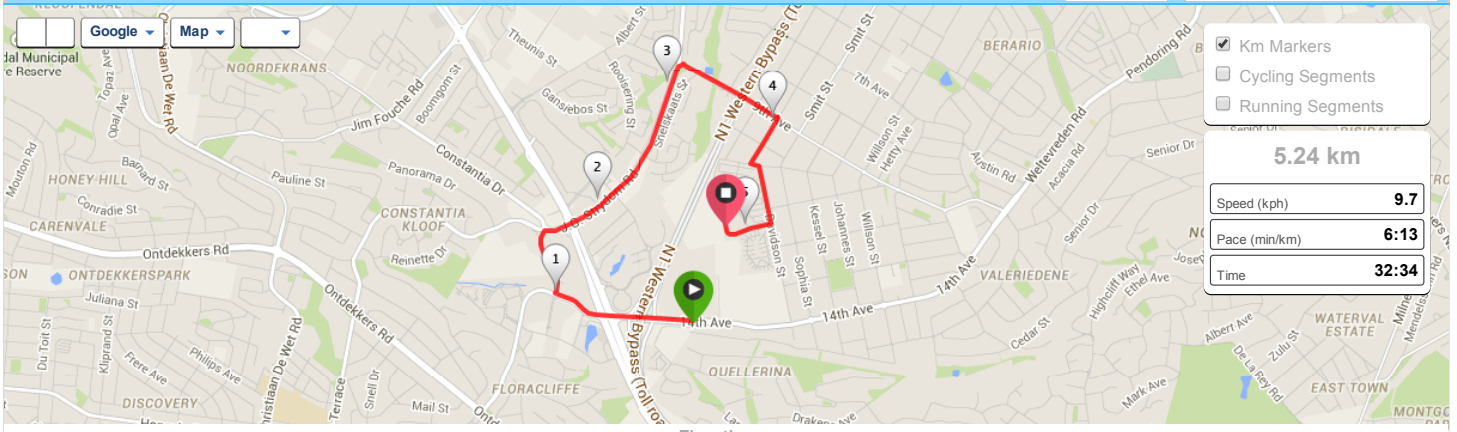

MTN 5km route

Sports (/modern/dashboard/4768817)

Send to Device Share

Elevation